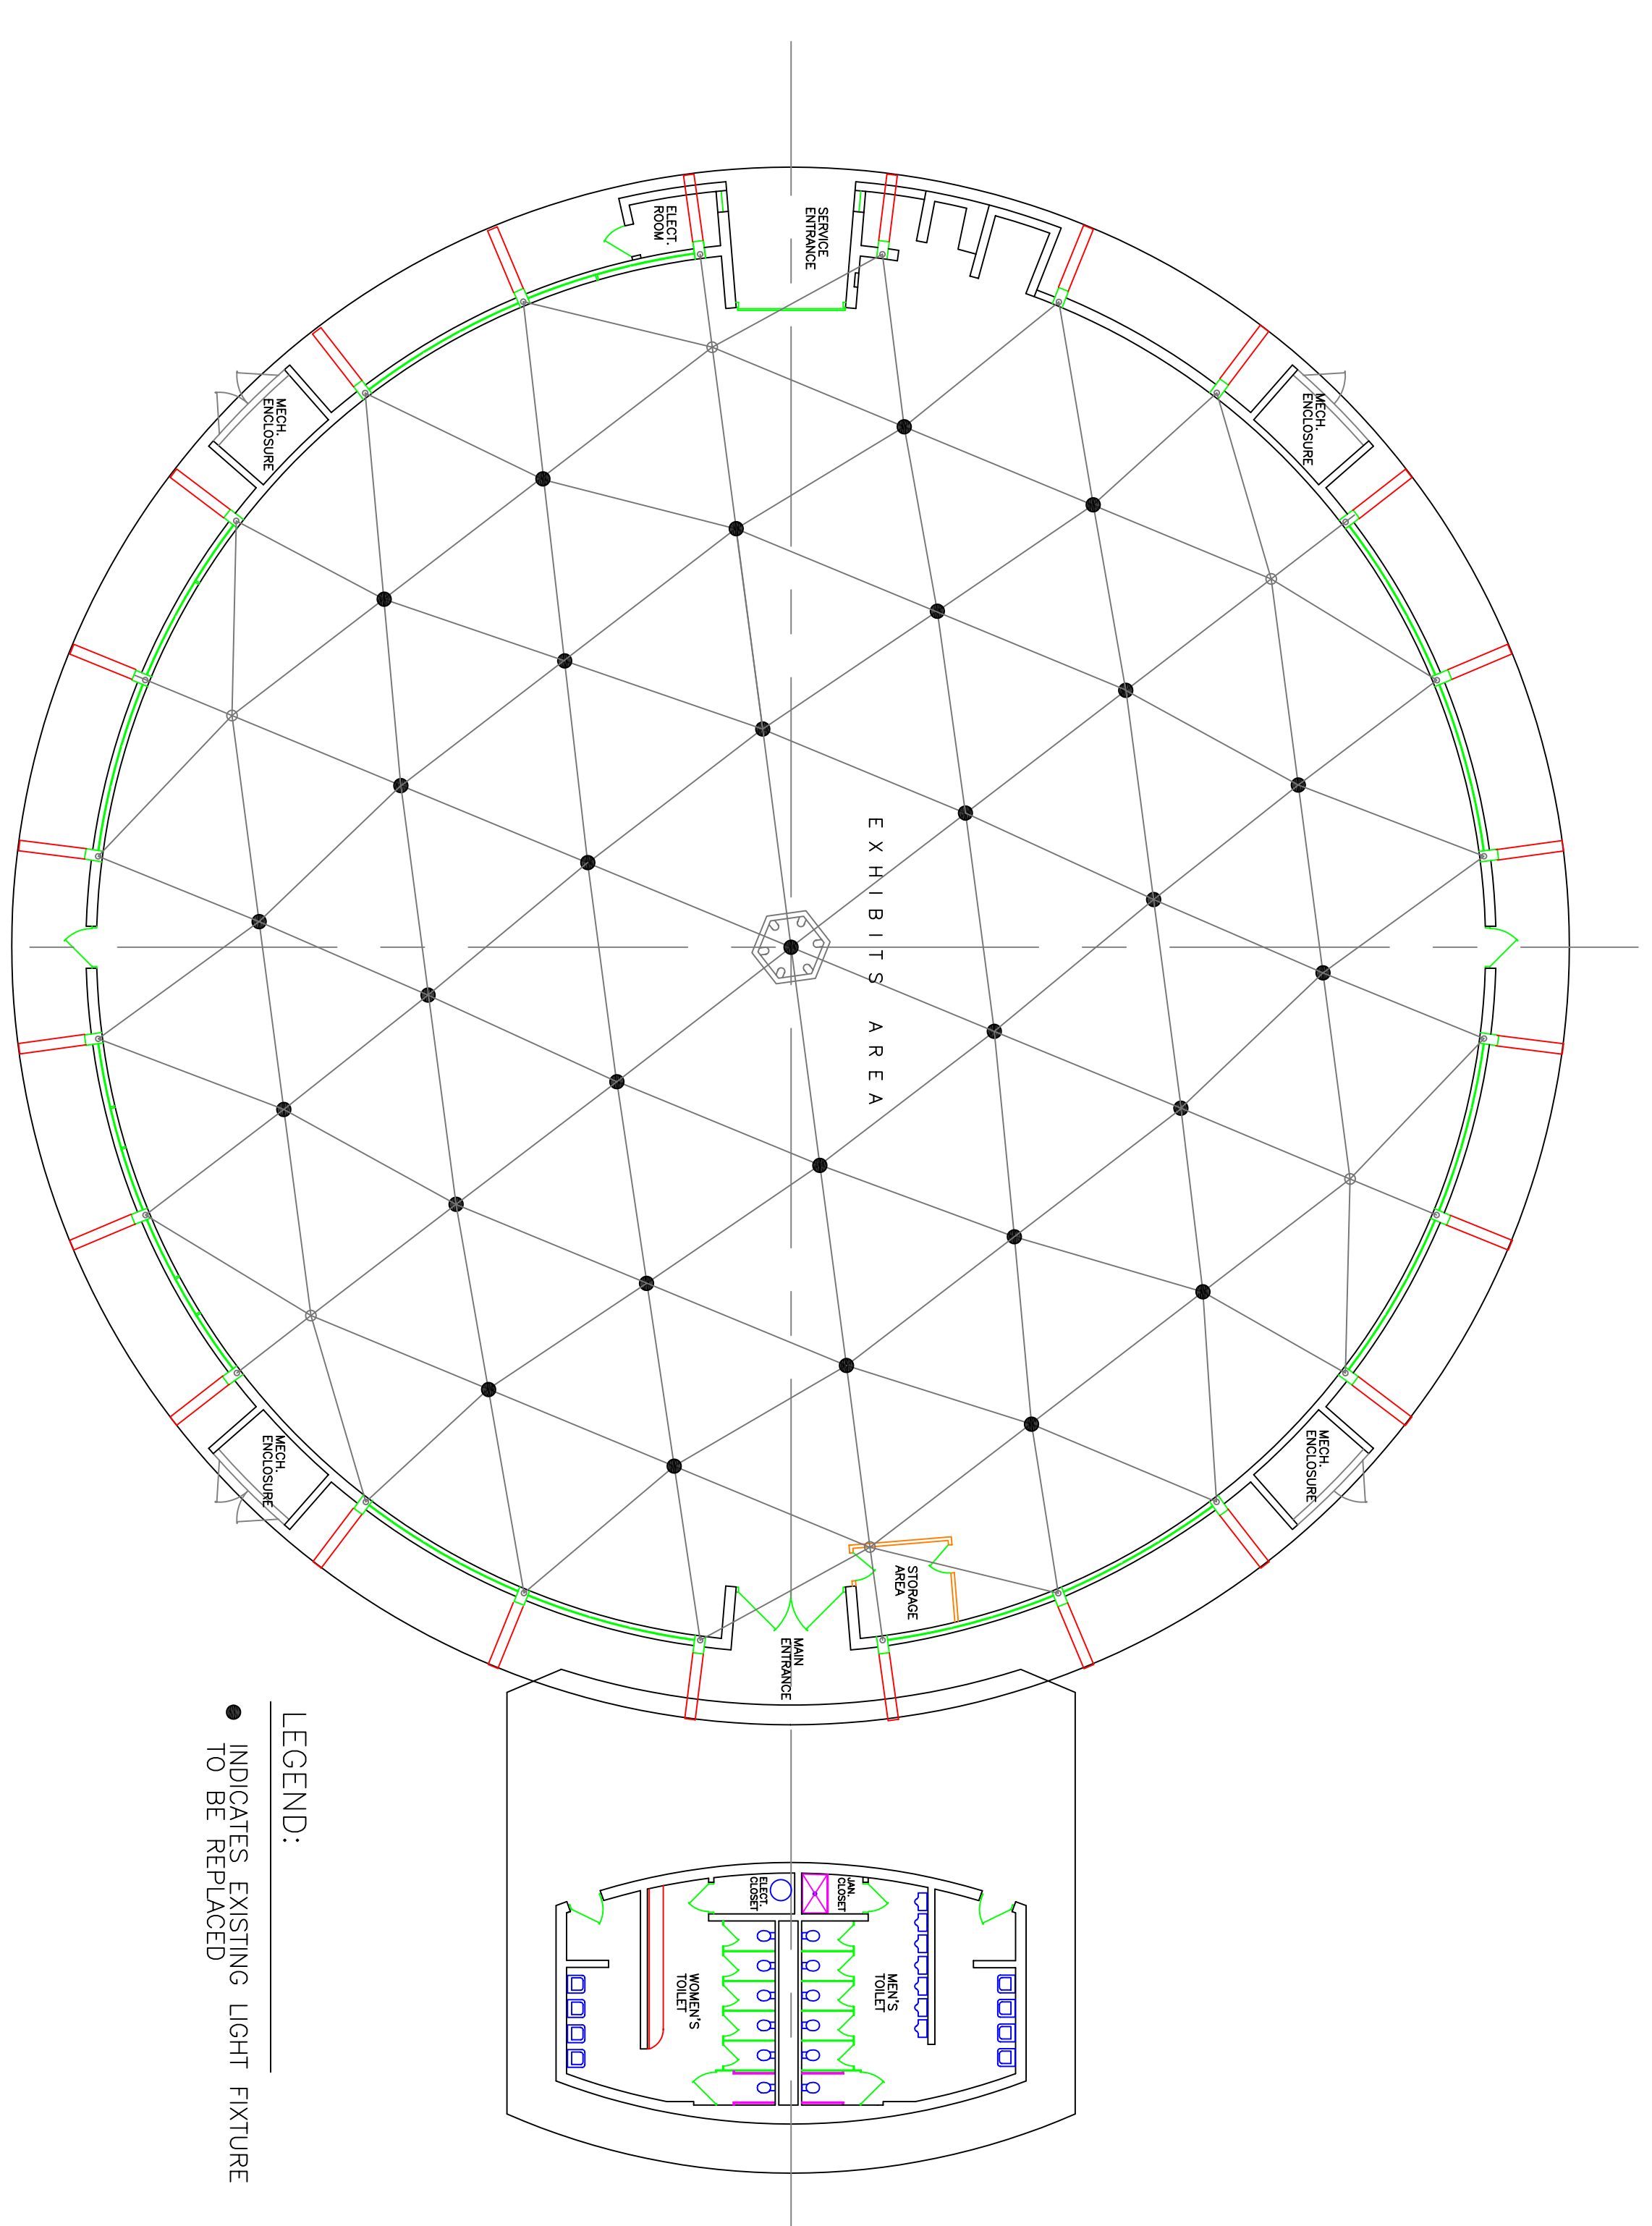

HOLTHOUSE BLDG.
TRANSVERSE BUILDING SECTION
SCALE: 1/4"=1'-0"

LEGEND:
● INDICATES EXISTING LIGHT FIXTURE
○ TO BE REPLACED

HOLTHOUSE BLDG.
EXISTING LIGHTING LAYOUT
SCALE: 1/4"=1'-0"