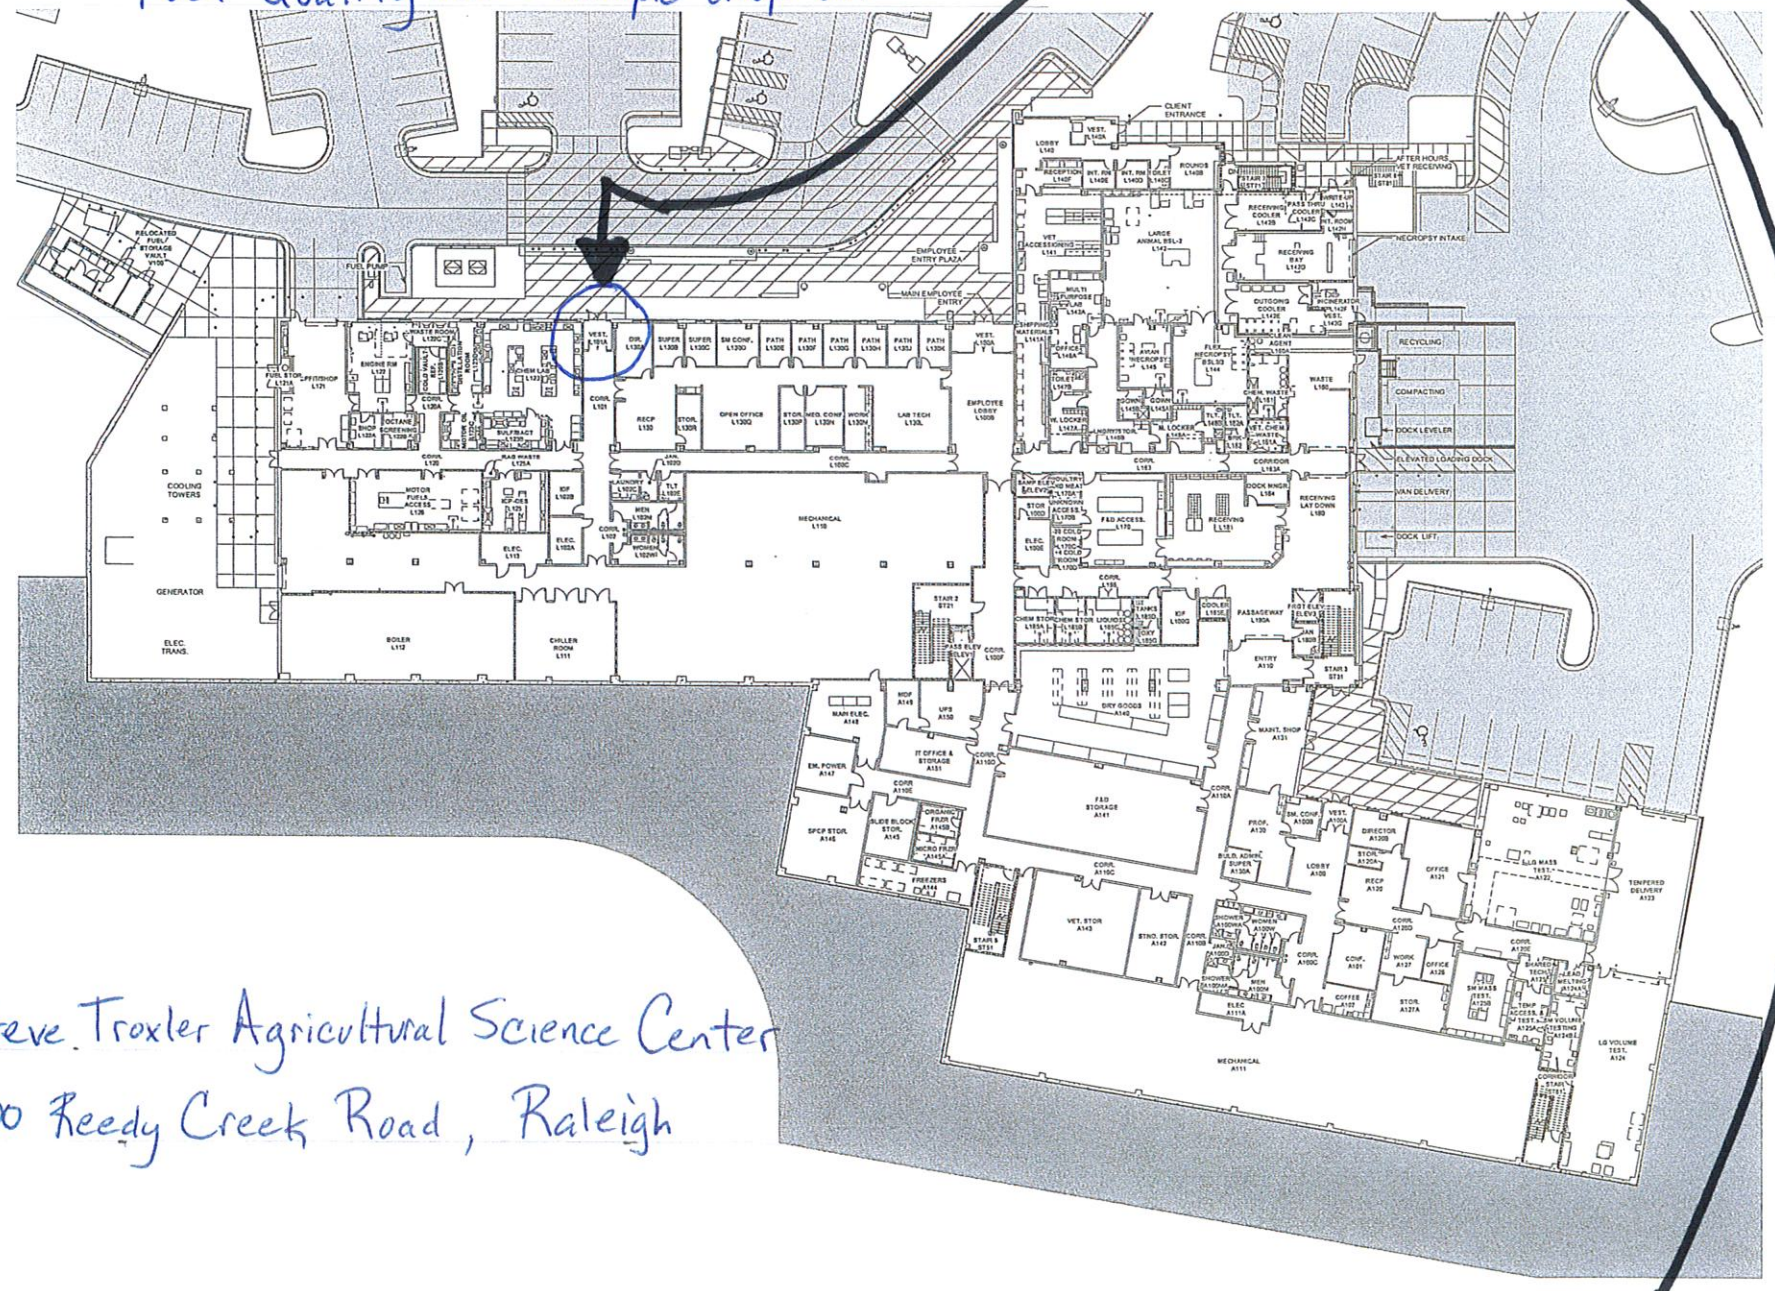

Fuel Quality Lab - sample drop off

Steve Troxler Agricultural Science Center  
4400 Reedy Creek Road, Raleigh